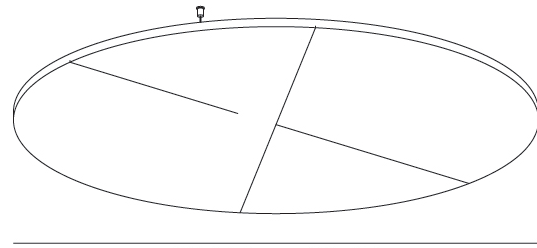

GENERAL

Series: Glorious Acoustic Light Panel
Brand: Prolicht
Division: Architectural
Mounting Type: Suspension
Mounting Location: Ceiling
Subcategory: Acoustic

PHYSICAL

Shape: Round
Diameter (mm): 1416
Diameter (in): 65 3/4
Width (mm): 54
Height (mm): 54
Height (in): 2 1/8
Light Distribution: Indirect

Fixture Finish: SSR / BKV / CWI / CRY / HAB / UFT / ITA / RUA / FTG / MYG / LOD / PUS / FRO / FUP / KIA / POP / BLS / SPG / MEY / GOH / GUM / CHC / COM / ABZ / JAG / OBR / MOS / ROR

Accent Finish: ANC / ASH / BNA / BTC / BZE / CEL / EGG / EVG / FOG / FOS / FST / FUA / IRI / IRO / KHA / LIC / LIM / MER / MSN / MUS / ONX / PEA / PLU / POL / PPY / RAY / ROY / RST / STE / SWD / TAN / TAU

Fixture Material: Aluminum
Cable Details: 2 000mm / 78 3/4" or 6 000mm / 236 1/4" Transparent Cable

ELECTRICAL

Lamp Type: LED (Zhaga Standard)
Input Wattage (W): 23.8
Total Output Wattage (W): 21.8
Dimming: Non-Dimmable
Driver Included: Yes
Driver Location: Integrated
Driver Type: Constant Current - Universal
Driver Class: Class 2
Input Voltage (V): 120 - 277

LED

Max. Delivered Lumen (lm): 1753 / 1771 / 1824 / 1877
Nominal Lumen (lm): 2138 / 2160 / 2225 / 2290
CRI: >90 CRI
Lamp Life (hrs): 50000

OPTICAL

RATINGS AND CERTIFICATIONS

Certified By: CSA Certified to UL and CSA Standards
IP rating: IP20

Ø1416mm 55 3/4"